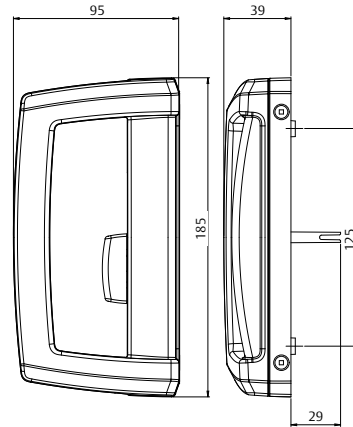

Snib & Cylinder