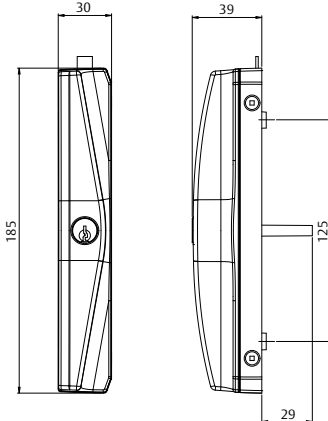

Double Cylinder

RES-FLY-020 0310NZ