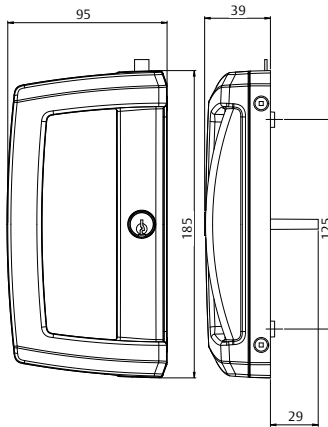

Endeavour

SBML

INTERLOCK™

ASSA ABLOY

Double Cylinder