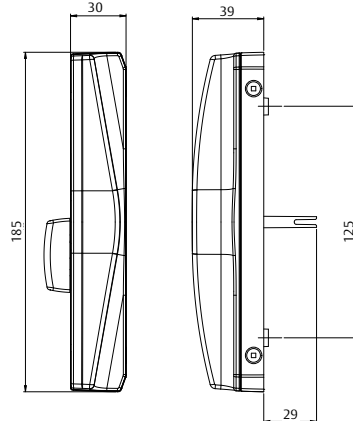

Snib & Cylinder

RES-FLY-020 0310NZ