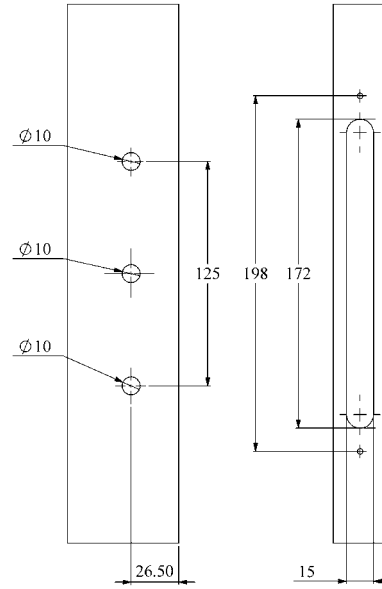

Endeavour

SBML

INTERLOCK™

ASSA ABLOY

Double Cylinder